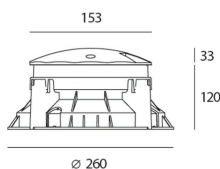

ТЕХНИЧЕСКИЕ ДАННЫЕ ПРОДУКТА

Megara 150 3000K - 2 beams

ДИЗАЙН:

Michele De Lucchi
2011

МАТЕРИАЛЫ:

Painted die-cast aluminium with 3-stage outdoor treatment

ОПИСАНИЕ:

Light fixture with high-performance LED light sources. Drive-over recessed floor installation with floorprotruding cap. All the versions are drive-over up to 5000Kg. Due to the low height of the cap, Megara 90 is also suitable for installation in walk-over areas, being careful to avoid areas of direct transit (near walls, buildings, etc.) 3 sizes (90, 150, 220 mm). Composed by body, cap, diffuser, recessing box. Body and cap in painted EN AB44100 aluminium, silicone gaskets; provided with 30 cm-long pre-resined three-pole connection cable (H07RN-F for versions 90 and 150, H05RN-F for version 220). Electronic ballast integrated in the body. Diffuser in UV resistant polycarbonate. Power connection to the mains by means of the IP67 connector supplied with the light fixture, which can be housed in the recessing box and is suitable for cables with a diameter from 5 to 13.3 mm. Fixing to the recessing box is ensured by means of anti-vandal screws TORX. Recessing box for laying in reinforced polymer to be ordered separately. Radial emission beam optic. 1, 2, 4 beam and full configurations. White monochromatic LEDs available in 3 colour temperatures: Warm = 3000K Neutral = 4000K Cold = 6000K Screws in AISI 316 stainless steel. Painted die-cast aluminium with 3-stage outdoor treatment: nanotechnologies, antioxidant primer, polyester paint. Technical features of light fixtures in compliance with EN60598-1 and part 2-13. IP Rating IP65-IP67. ENEC approved. Insulation class I.

РАЗМЕРЫ

РАЗМЕРЫ

Высота:	cm 3.3
Глубина:	cm 12
Диаметр:	cm 15.3
Диаметр отверстия:	cm 26
Глубина встройки:	cm 12
Форма отверстия:	Круглая форма
Ударопрочность:	IK10
тест раскаленной проволокой:	NA °

ЦВЕТ

ЛАМПЫ ВКЛЮЧЕНЫ В КОМПЛЕКТ