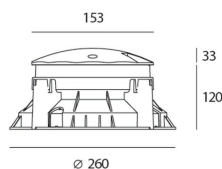

ТЕХНИЧЕСКИЕ ДАННЫЕ ПРОДУКТА

Megara 150 3000K - 1 beam

ДИЗАЙН:

Michele De Lucchi
2011

МАТЕРИАЛЫ:

Painted die-cast aluminium with 3-stage outdoor treatment

ОПИСАНИЕ:

Light fixture with high-performance LED light sources. Drive-over recessed floor installation with floorprotruding cap. All the versions are drive-over up to 5000Kg. Due to the low height of the cap, Megara 90 is also suitable for installation in walk-over areas, being careful to avoid areas of direct transit (near walls, buildings, etc.) 3 sizes (90, 150, 220 mm). Composed by body, cap, diffuser, recessing box. Body and cap in painted EN AB44100 aluminium, silicone gaskets; provided with 30 cm-long pre-resined three-pole connection cable (H07RN-F for versions 90 and 150, H05RN-F for version 220). Electronic ballast integrated in the body. Diffuser in UV resistant polycarbonate. Power connection to the mains by means of the IP67 connector supplied with the light fixture, which can be housed in the recessing box and is suitable for cables with a diameter from 5 to 13.3 mm. Fixing to the recessing box is ensured by means of anti-vandal screws TORX. Recessing box for laying in reinforced polymer to be ordered separately. Radial emission beam optic. 1, 2, 4 beam and full configurations. White monochromatic LEDs available in 3 colour temperatures: Warm = 3000K Neutral = 4000K Cold = 6000K Screws in AISI 316 stainless steel. Painted die-cast aluminium with 3-stage outdoor treatment: nanotechnologies, antioxidant primer, polyester paint. Technical features of light fixtures in compliance with EN60598-1 and part 2-13. IP Rating IP65-IP67. ENEC approved. Insulation class I.

РАЗМЕРЫ

РАЗМЕРЫ

Высота:	cm 3.3
Глубина:	cm 12
Диаметр:	cm 15.3
Диаметр отверстия:	cm 26
Глубина встройки:	cm 12
Форма отверстия:	Круглая форма
Ударопрочность:	IK10
тест раскаленной проволокой:	NA °

ЦВЕТ

ЛАМПЫ ВКЛЮЧЕНЫ В КОМПЛЕКТ