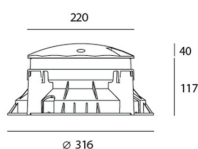

ТЕХНИЧЕСКИЕ ДАННЫЕ ПРОДУКТА

Megara 220 4000K - full

ДИЗАЙН:

Michele De Lucchi
2011

МАТЕРИАЛЫ:

Painted die-cast aluminium with 3-stage outdoor treatment

ОПИСАНИЕ:

Light fixture with high-performance LED light sources. Drive-over recessed floor installation with floorprotruding cap. All the versions are drive-over up to 5000Kg. Due to the low height of the cap, Megara 90 is also suitable for installation in walk-over areas, being careful to avoid areas of direct transit (near walls, buildings, etc.) 3 sizes (90, 150, 220 mm). Composed by body, cap, diffuser, recessing box. Body and cap in painted EN AB44100 aluminium, silicone gaskets; provided with 30 cm-long pre-resined three-pole connection cable (H07RN-F for versions 90 and 150, H05RN-F for version 220). Electronic ballast integrated in the body. Diffuser in UV resistant polycarbonate. Power connection to the mains by means of the IP67 connector supplied with the light fixture, which can be housed in the recessing box and is suitable for cables with a diameter from 5 to 13.3 mm. Fixing to the recessing box is ensured by means of anti-vandal screws TORX. Recessing box for laying in reinforced polymer to be ordered separately. Radial emission beam optic. 1, 2, 4 beam and full configurations. White monochromatic LEDs available in 3 colour temperatures: Warm = 3000K Neutral = 4000K Cold = 6000K Screws in AISI 316 stainless steel. Painted die-cast aluminium with 3-stage outdoor treatment: nanotechnologies, antioxidant primer, polyester paint. Technical features of light fixtures in compliance with EN60598-1 and part 2-13. IP Rating IP65-IP67. ENEC approved. Insulation class I.

РАЗМЕРЫ

РАЗМЕРЫ

Высота:	cm 4
Глубина:	cm 11.7
Диаметр:	cm 22
Диаметр отверстия:	cm 31.6
Глубина встройки:	cm 11.7
Форма отверстия:	Круглая форма
Ударопрочность:	IK10
тест раскаленной проволокой:	NA °

ЦВЕТ