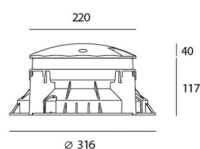

Megara 220 3000K - full

ДИЗАЙН:

Michele De Lucchi
2011

МАТЕРИАЛЫ:

Painted die-cast aluminium with 3-stage outdoor treatment

ОПИСАНИЕ:

Light fixture with high-performance LED light sources. Drive-over recessed floor installation with floorprotruding cap. All the versions are drive-over up to 5000Kg. Due to the low height of the cap, Megara 90 is also suitable for installation in walk-over areas, being careful to avoid areas of direct transit (near walls, buildings, etc.) 3 sizes (90, 150, 220 mm). Composed by body, cap, diffuser, recessing box. Body and cap in painted EN AB44100 aluminium, silicone gaskets; provided with 30 cm-long pre-resined three-pole connection cable (H07RN-F for versions 90 and 150, H05RN-F for version 220). Electronic ballast integrated in the body. Diffuser in UV resistant polycarbonate. Power connection to the mains by means of the IP67 connector supplied with the light fixture, which can be housed in the recessing box and is suitable for cables with a diameter from 5 to 13.3 mm. Fixing to the recessing box is ensured by means of anti-vandal screws TORX. Recessing box for laying in reinforced polymer to be ordered separately. Radial emission beam optic. 1, 2, 4 beam and full configurations. White monochromatic LEDs available in 3 colour temperatures: Warm = 3000K Neutral = 4000K Cold = 6000K Screws in AISI 316 stainless steel. Painted die-cast aluminium with 3-stage outdoor treatment: nanotechnologies, antioxidant primer, polyester paint. Technical features of light fixtures in compliance with EN60598-1 and part 2-13. IP Rating IP65-IP67. ENEC approved. Insulation class I.

РАЗМЕРЫ

РАЗМЕРЫ

Высота:	cm 4
Глубина:	cm 11.7
Диаметр:	cm 22
Диаметр отверстия:	cm 31.6
Глубина встройки:	cm 11.7
Форма отверстия:	Круглая форма
Ударопрочность:	IK10
тест раскаленной проволокой:	NA °

ЦВЕТ