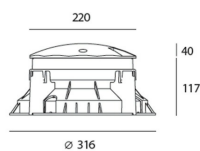

ТЕХНИЧЕСКИЕ ДАННЫЕ ПРОДУКТА

Megara 220 4000K - 4 beam

ДИЗАЙН:

Michele De Lucchi
2011

МАТЕРИАЛЫ:

Painted die-cast aluminium with 3-stage outdoor treatment

ОПИСАНИЕ:

Light fixture with high-performance LED light sources. Drive-over recessed floor installation with floorprotruding cap. All the versions are drive-over up to 5000Kg. Due to the low height of the cap, Megara 90 is also suitable for installation in walk-over areas, being careful to avoid areas of direct transit (near walls, buildings, etc.) 3 sizes (90, 150, 220 mm). Composed by body, cap, diffuser, recessing box. Body and cap in painted EN AB44100 aluminium, silicone gaskets; provided with 30 cm-long pre-resined three-pole connection cable (H07RN-F for versions 90 and 150, H05RN-F for version 220). Electronic ballast integrated in the body. Diffuser in UV resistant polycarbonate. Power connection to the mains by means of the IP67 connector supplied with the light fixture, which can be housed in the recessing box and is suitable for cables with a diameter from 5 to 13.3 mm. Fixing to the recessing box is ensured by means of anti-vandal screws TORX. Recessing box for laying in reinforced polymer to be ordered separately. Radial emission beam optic. 1, 2, 4 beam and full configurations. White monochromatic LEDs available in 3 colour temperatures: Warm = 3000K Neutral = 4000K Cold = 6000K Screws in AISI 316 stainless steel. Painted die-cast aluminium with 3-stage outdoor treatment: nanotechnologies, antioxidant primer, polyester paint. Technical features of light fixtures in compliance with EN60598-1 and part 2-13. IP Rating IP65-IP67. ENEC approved. Insulation class I.

РАЗМЕРЫ

РАЗМЕРЫ

Высота:	cm 4
Глубина:	cm 11.7
Диаметр:	cm 22
Диаметр отверстия:	cm 31.6
Глубина встройки:	cm 11.7
Форма отверстия:	Круглая форма
Ударопрочность:	IK10
тест раскаленной проволокой:	NA °

ЦВЕТ