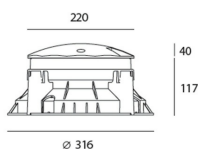

ТЕХНИЧЕСКИЕ ДАННЫЕ ПРОДУКТА

Megara 220 3000K - 4 beam

ДИЗАЙН:

Michele De Lucchi
2011

МАТЕРИАЛЫ:

Painted die-cast aluminium with 3-stage outdoor treatment

ОПИСАНИЕ:

Light fixture with high-performance LED light sources. Drive-over recessed floor installation with floorprotruding cap. All the versions are drive-over up to 5000Kg. Due to the low height of the cap, Megara 90 is also suitable for installation in walk-over areas, being careful to avoid areas of direct transit (near walls, buildings, etc.) 3 sizes (90, 150, 220 mm). Composed by body, cap, diffuser, recessing box. Body and cap in painted EN AB44100 aluminium, silicone gaskets; provided with 30 cm-long pre-resined three-pole connection cable (H07RN-F for versions 90 and 150, H05RN-F for version 220). Electronic ballast integrated in the body. Diffuser in UV resistant polycarbonate. Power connection to the mains by means of the IP67 connector supplied with the light fixture, which can be housed in the recessing box and is suitable for cables with a diameter from 5 to 13.3 mm. Fixing to the recessing box is ensured by means of anti-vandal screws TORX. Recessing box for laying in reinforced polymer to be ordered separately. Radial emission beam optic. 1, 2, 4 beam and full configurations. White monochromatic LEDs available in 3 colour temperatures: Warm = 3000K Neutral = 4000K Cold = 6000K Screws in AISI 316 stainless steel. Painted die-cast aluminium with 3-stage outdoor treatment: nanotechnologies, antioxidant primer, polyester paint. Technical features of light fixtures in compliance with EN60598-1 and part 2-13. IP Rating IP65-IP67. ENEC approved. Insulation class I.

РАЗМЕРЫ

РАЗМЕРЫ

Высота:	cm 4
Глубина:	cm 11.7
Диаметр:	cm 22
Диаметр отверстия:	cm 31.6
Глубина встройки:	cm 11.7
Форма отверстия:	Круглая форма
Ударопрочность:	IK10
тест раскаленной проволокой:	NA °

ЦВЕТ