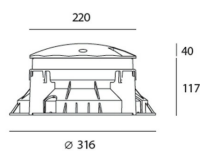

ТЕХНИЧЕСКИЕ ДАННЫЕ ПРОДУКТА

Megara 220 3000K - 2 beam

ДИЗАЙН:

Michele De Lucchi
2011

МАТЕРИАЛЫ:

Painted die-cast aluminium with 3-stage outdoor treatment

ОПИСАНИЕ:

Light fixture with high-performance LED light sources. Drive-over recessed floor installation with floorprotruding cap. All the versions are drive-over up to 5000Kg. Due to the low height of the cap, Megara 90 is also suitable for installation in walk-over areas, being careful to avoid areas of direct transit (near walls, buildings, etc.) 3 sizes (90, 150, 220 mm). Composed by body, cap, diffuser, recessing box. Body and cap in painted EN AB44100 aluminium, silicone gaskets; provided with 30 cm-long pre-resined three-pole connection cable (H07RN-F for versions 90 and 150, H05RN-F for version 220). Electronic ballast integrated in the body. Diffuser in UV resistant polycarbonate. Power connection to the mains by means of the IP67 connector supplied with the light fixture, which can be housed in the recessing box and is suitable for cables with a diameter from 5 to 13.3 mm. Fixing to the recessing box is ensured by means of anti-vandal screws TORX. Recessing box for laying in reinforced polymer to be ordered separately. Radial emission beam optic. 1, 2, 4 beam and full configurations. White monochromatic LEDs available in 3 colour temperatures: Warm = 3000K Neutral = 4000K Cold = 6000K Screws in AISI 316 stainless steel. Painted die-cast aluminium with 3-stage outdoor treatment: nanotechnologies, antioxidant primer, polyester paint. Technical features of light fixtures in compliance with EN60598-1 and part 2-13. IP Rating IP65-IP67. ENEC approved. Insulation class I.

РАЗМЕРЫ

РАЗМЕРЫ

Высота:	cm 4
Глубина:	cm 11.7
Диаметр:	cm 22
Диаметр отверстия:	cm 31.6
Глубина встройки:	cm 11.7
Форма отверстия:	Круглая форма
Ударопрочность:	IK10
тест раскаленной проволокой:	NA °

ЦВЕТ