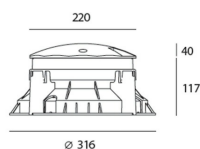

ТЕХНИЧЕСКИЕ ДАННЫЕ ПРОДУКТА

Megara 220 4000K - 1 beam

ДИЗАЙН:

Michele De Lucchi
2011

МАТЕРИАЛЫ:

Painted die-cast aluminium with 3-stage outdoor treatment

ОПИСАНИЕ:

Light fixture with high-performance LED light sources. Drive-over recessed floor installation with floorprotruding cap. All the versions are drive-over up to 5000Kg. Due to the low height of the cap, Megara 90 is also suitable for installation in walk-over areas, being careful to avoid areas of direct transit (near walls, buildings, etc.) 3 sizes (90, 150, 220 mm). Composed by body, cap, diffuser, recessing box. Body and cap in painted EN AB44100 aluminium, silicone gaskets; provided with 30 cm-long pre-resined three-pole connection cable (H07RN-F for versions 90 and 150, H05RN-F for version 220). Electronic ballast integrated in the body. Diffuser in UV resistant polycarbonate. Power connection to the mains by means of the IP67 connector supplied with the light fixture, which can be housed in the recessing box and is suitable for cables with a diameter from 5 to 13.3 mm. Fixing to the recessing box is ensured by means of anti-vandal screws TORX. Recessing box for laying in reinforced polymer to be ordered separately. Radial emission beam optic. 1, 2, 4 beam and full configurations. White monochromatic LEDs available in 3 colour temperatures: Warm = 3000K Neutral = 4000K Cold = 6000K Screws in AISI 316 stainless steel. Painted die-cast aluminium with 3-stage outdoor treatment: nanotechnologies, antioxidant primer, polyester paint. Technical features of light fixtures in compliance with EN60598-1 and part 2-13. IP Rating IP65-IP67. ENEC approved. Insulation class I.

РАЗМЕРЫ

РАЗМЕРЫ

Высота:	cm 4
Глубина:	cm 11.7
Диаметр:	cm 22
Диаметр отверстия:	cm 31.6
Глубина встройки:	cm 11.7
Форма отверстия:	Круглая форма
Ударопрочность:	IK10
тест раскаленной проволокой:	NA °

ЦВЕТ