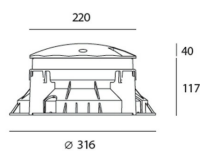

ТЕХНИЧЕСКИЕ ДАННЫЕ ПРОДУКТА

Megara 220 3000K - 1 beam

ДИЗАЙН:

Michele De Lucchi
2011

МАТЕРИАЛЫ:

Painted die-cast aluminium with 3-stage outdoor treatment

ОПИСАНИЕ:

Light fixture with high-performance LED light sources. Drive-over recessed floor installation with floorprotruding cap. All the versions are drive-over up to 5000Kg. Due to the low height of the cap, Megara 90 is also suitable for installation in walk-over areas, being careful to avoid areas of direct transit (near walls, buildings, etc.) 3 sizes (90, 150, 220 mm). Composed by body, cap, diffuser, recessing box. Body and cap in painted EN AB44100 aluminium, silicone gaskets; provided with 30 cm-long pre-resined three-pole connection cable (H07RN-F for versions 90 and 150, H05RN-F for version 220). Electronic ballast integrated in the body. Diffuser in UV resistant polycarbonate. Power connection to the mains by means of the IP67 connector supplied with the light fixture, which can be housed in the recessing box and is suitable for cables with a diameter from 5 to 13.3 mm. Fixing to the recessing box is ensured by means of anti-vandal screws TORX. Recessing box for laying in reinforced polymer to be ordered separately. Radial emission beam optic. 1, 2, 4 beam and full configurations. White monochromatic LEDs available in 3 colour temperatures: Warm = 3000K Neutral = 4000K Cold = 6000K Screws in AISI 316 stainless steel. Painted die-cast aluminium with 3-stage outdoor treatment: nanotechnologies, antioxidant primer, polyester paint. Technical features of light fixtures in compliance with EN60598-1 and part 2-13. IP Rating IP65-IP67. ENEC approved. Insulation class I.

РАЗМЕРЫ

РАЗМЕРЫ

Высота:	cm 4
Глубина:	cm 11.7
Диаметр:	cm 22
Диаметр отверстия:	cm 31.6
Глубина встройки:	cm 11.7
Форма отверстия:	Круглая форма
Ударопрочность:	IK10
тест раскаленной проволокой:	NA °

ЦВЕТ