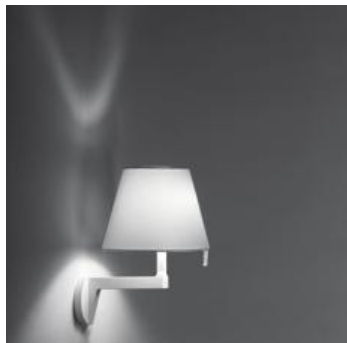

### Melampo wall - Aluminium

#### ОПИСАНИЕ:

Wall support in painted aluminium; diffuser in silk satin fabric on a plastic frame.

Adjustable diffuser into two different positions.