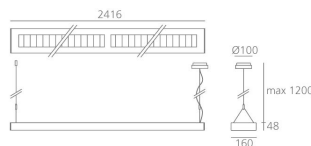

ТЕХНИЧЕСКИЕ ДАННЫЕ ПРОДУКТА

Nota Bene Suspension 2400 - T16 4x28-54W Dimmable - White

ДИЗАЙН:

Artemide

МАТЕРИАЛЫ:

Painted Steel

ОПИСАНИЕ:

Pendant system with direct-indirect lighting using 28W and 54W T16 fluorescent lamps. Available as a single pendant light or as a modular system. Steel body with a white or grey paint finish, available in lengths of 1234mm and 2416mm. Dark light optic made from super pure aluminium. Dark light emission is in compliance with EN12464-1 standard, with average luminance levels lower than the 1000 cd/m² limit for an observation angle of 65° or above with respect to the vertical axis. Light output ratio: 91% (1xT16) and 87% (2xT16). Light distribution: 65% indirect and 35% direct (1xT16), 63% indirect and 37% direct (2xT16). Electronic ballast or Dali-Switchdim dimmable electronic ballast. The system comprises of power supply units with ceiling plate and power supply cable, and continuity modules. Intermodule mechanical connection by linear or 90° connectors. Electrical connection via quick connectors. Quick adjustment steel suspension cables. Complies with standard EN60598-1 and other specific standards.

ТЕХНИЧЕСКИЕ ДАННЫЕ

ХАРАКТЕРИСТИКИ

Наименование продукции: Nota Bene Suspension
2400 - T16 4x28-54W
Dimmable - White

Код: M107321

Цвет: White

Материал: Painted Steel

Серии: Architectural

Окружающая среда: Внутреннее место контракта:

РАЗМЕРЫ

ОПТИКА

Вид светового потока: Indirect/Direct

РАЗМЕРЫ

Длина: cm 241

Ширина: cm 16

Высота: cm 4.8

Вес: kg 8.1