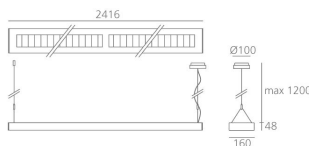

ТЕХНИЧЕСКИЕ ДАННЫЕ ПРОДУКТА

Nota Bene Suspension 2400 - T16 4x28-54W Dimmable - Grey

ДИЗАЙН:

Artemide

МАТЕРИАЛЫ:

Painted Steel

ОПИСАНИЕ:

Pendant system with direct-indirect lighting using 28W and 54W T16 fluorescent lamps. Available as a single pendant light or as a modular system. Steel body with a white or grey paint finish, available in lengths of 1234mm and 2416mm. Dark light optic made from super pure aluminium. Dark light emission is in compliance with EN12464-1 standard, with average luminance levels lower than the 1000 cd/m² limit for an observation angle of 65° or above with respect to the vertical axis. Light output ratio: 91% (1xT16) and 87% (2xT16). Light distribution: 65% indirect and 35% direct (1xT16), 63% indirect and 37% direct (2xT16). Electronic ballast or Dali-Switchdim dimmable electronic ballast. The system comprises of power supply units with ceiling plate and power supply cable, and continuity modules. Intermodule mechanical connection by linear or 90° connectors. Electrical connection via quick connectors. Quick adjustment steel suspension cables. Complies with standard EN60598-1 and other specific standards.

ТЕХНИЧЕСКИЕ ДАННЫЕ

ХАРАКТЕРИСТИКИ

Наименование продукции: Nota Bene Suspension
2400 - T16 4x28-54W
Dimmable - Grey

Код: M107391

Цвет: Grey

Материал: Painted Steel

Серии: Architectural

Окружающая среда: Внутреннее место контракта:

РАЗМЕРЫ

ОПТИКА

Вид светового потока: Indirect/Direct

РАЗМЕРЫ

Длина: cm 241

Ширина: cm 16

Высота: cm 4.8

Вес: kg 8.1