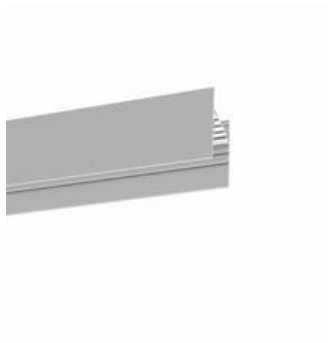

ТЕХНИЧЕСКИЕ ДАННЫЕ ПРОДУКТА

Nothing86System Structural Module Ceiling/Suspension - 710mm (=3L) - White

ДИЗАЙН:

Ernesto Gismondi

МАТЕРИАЛЫ:

Extruded Aluminium

ОПИСАНИЕ:

Structural modules in extruded aluminium, prewired gear plates and optics systems. 3 types of installation: recessed, surface mounting and suspended. Structural modules available in 12 different lengths of up to 4736mm, specially designed to allow the lighting designer to alternate as freely as possible different light sources. The lighting sequence can also evolve over time to meet new arrangements, as long as it remains compatible with the initial total length installed.

Наименование продукции: Nothing86System Structural Module Ceiling/Suspension - 710mm (=3L) - White

Код: M231420

Цвет: White

Материал: Extruded Aluminium

Серии: Architectural

Окружающая среда: Внутреннее

РАЗМЕРЫ

РАЗМЕРЫ

Длина: cm 71

Ширина: cm 9,2

Высота: cm 12,5

ЦВЕТ

АКСЕССУАРЫ

NOTHING86SYSTEM CEILING/SUSPENSION - End cap (set of 2). Thickness 2mm. white M194320

NOTHING86SYSTEM CEILING/SUSPENSION - Linear connector M194500

NOTHING86SYSTEM CEILING/SUSPENSION - Ceiling fixing bracket (1 piece). M232600

NOTHING86SYSTEM RECESSED/CEILING/SUSPENSION - Intermediate connector (to be used for combining spotlighting modules with fluorescent modules with dark light or diffusing emission).