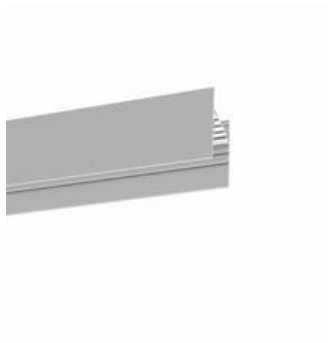

### Nothing86System Structural Module Ceiling/Suspension - 947mm (=4L) - Anodized

#### ОПИСАНИЕ:

Structural modules in extruded aluminium, prewired gear plates and optics systems. 3 types of installation: recessed, surface mounting and suspended. Structural modules available in 12 different lengths of up to 4736mm, specially designed to allow the lighting designer to alternate as freely as possible different light sources. The lighting sequence can also evolve over time to meet new arrangements, as long as it remains compatible with the initial total length installed.