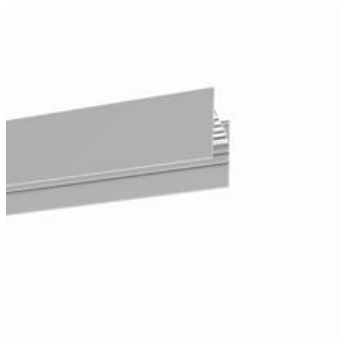

### Nothing86System Structural Module Ceiling/Suspension - 1184mm (=5L) - White

#### ОПИСАНИЕ:

Structural modules in extruded aluminium, prewired gear plates and optics systems. 3 types of installation: recessed, surface mounting and suspended. Structural modules available in 12 different lengths of up to 4736mm, specially designed to allow the lighting designer to alternate as freely as possible different light sources. The lighting sequence can also evolve over time to meet new arrangements, as long as it remains compatible with the initial total length installed.

##### РАЗМЕРЫ

Длина: cm 118

Ширина: cm 9,2

Высота: cm 12,5