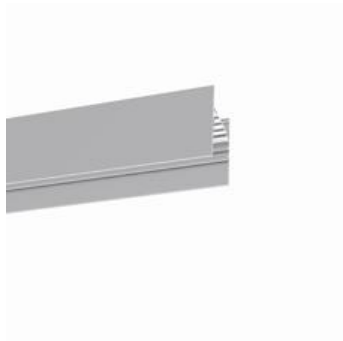

### Nothing86System Structural Module Ceiling/Suspension - 1421mm (=6L) - White

#### ОПИСАНИЕ:

Structural modules in extruded aluminium, prewired gear plates and optics systems. 3 types of installation: recessed, surface mounting and suspended. Structural modules available in 12 different lengths of up to 4736mm, specially designed to allow the lighting designer to alternate as freely as possible different light sources. The lighting sequence can also evolve over time to meet new arrangements, as long as it remains compatible with the initial total length installed.

##### РАЗМЕРЫ

Длина: cm 142

Ширина: cm 9,2

Высота: cm 12,5