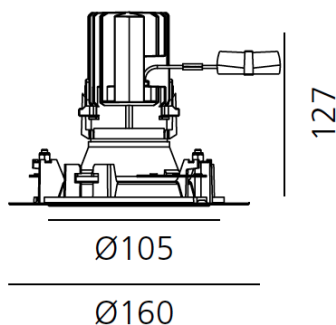

ТЕХНИЧЕСКИЕ ДАННЫЕ ПРОДУКТА

Nothing Downlight 105mm - 30° - 3000K - adjustable

ДИЗАЙН:

Ernesto Gismondi
2005

МАТЕРИАЛЫ:

Die-cast Aluminium

ОПИСАНИЕ:

Fixed downlight $\varnothing 105\text{mm}$ using 12V dichroic halogen light source. Recessing ring made from aluminium. Remote transformer. Optional white ring in injection moulded plastic for an installation without plaster finish coat (fitting by one quarter turn rotation). Complies with standard EN60598-1 and other specific standard. Created with the purpose of making the lighting fixture disappear completely into the false ceiling as to solely draw attention to the lighting effects, nothing recessed is a complete range of recessed luminaires, whose installation requires a finish coat of plaster.

РАЗМЕРЫ

ОПТИКА

Вид светового потока: Direct Adjustable

РАЗМЕРЫ

Диаметр: cm 16
Глубина встройки: cm 12.7
Форма отверстия: Круглая форма
Вес: kg 0.6
тест раскаленной проволокой: 960 °

ЛАМПЫ НЕ ВКЛЮЧЕНЫ В КОМПЛЕКТ