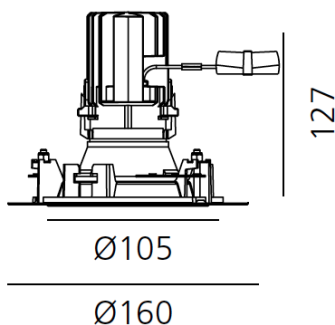

ТЕХНИЧЕСКИЕ ДАННЫЕ ПРОДУКТА

Nothing Downlight 105mm - 30° - 4000K - adjustable

ДИЗАЙН:

Ernesto Gismondi
2005

МАТЕРИАЛЫ:

Die-cast Aluminium

ОПИСАНИЕ:

Fixed downlight $\varnothing 105\text{mm}$ using 12V dichroic halogen light source. Recessing ring made from aluminium. Remote transformer. Optional white ring in injection moulded plastic for an installation without plaster finish coat (fitting by one quarter turn rotation). Complies with standard EN60598-1 and other specific standard. Created with the purpose of making the lighting fixture disappear completely into the false ceiling as to solely draw attention to the lighting effects, nothing recessed is a complete range of recessed luminaires, whose installation requires a finish coat of plaster.

РАЗМЕРЫ

ОПТИКА

Вид светового потока: Direct Adjustable

РАЗМЕРЫ

Диаметр: cm 16
Глубина встройки: cm 12.7
Форма отверстия: Круглая форма
Вес: kg 0.6
тест раскаленной проволокой: 960 °

ЛАМПЫ НЕ ВКЛЮЧЕНЫ В КОМПЛЕКТ