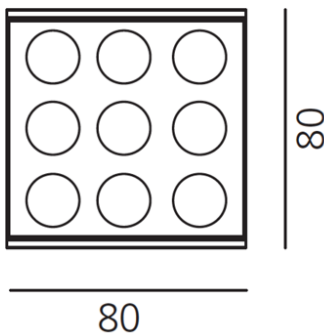

ТЕХНИЧЕСКИЕ ДАННЫЕ ПРОДУКТА

Pad 80 12V With fixed lenses - White - 11W 3000K - 12°

ДИЗАЙН:

Carlotta de Bevilacqua
2012

МАТЕРИАЛЫ:

ОПИСАНИЕ:

Efficient, clear accent lighting, fixed and adjustable. Diffused ambient lighting (in fixed version). 2 colour temperatures: warm white (3000K) and neutral white (4000K) - CRI=80 (min.). Excellent lighting efficiency > 70lm/W. High adjustability: 360° rotation, +90°/-90° tilt angle. Fixed version available as IP44. Easy installation of light modules, no tools required. Lighting units available in 3 finishes: gloss aluminium, painted white, painted black. Structural elements of recessed-mounted version available in 3 sizes, for use with 1, 2, 3 and 2x2 modules. 3 compatible finishes (polished aluminium, white, and black). Housing of ceiling-mounted version available in 3 sizes (1, 2, 3 lighting units), and 3 compatible finishes (polished aluminium, white and black). Recessed-mounted version available as trimless or framed. Materials: body in anodized extruded aluminium, diffuser in opal polycarbonate. Complies with standard EN60598-1 and other specific standards.

LED 9W 2x6° 3000K

ВЫБРАТЬ

LED

White

КОД ПРОДУКТА

M245020

Вид светового потока

44

ТЕХНИЧЕСКИЕ ДАННЫЕ

ХАРАКТЕРИСТИКИ

Наименование продукции: Pad 80 12V With fixed lenses - White - 11W 3000K - 12°
Код: M245020
Цвет: White
Серии: Architectural
место контракта: Гостеприимство
Гостиницы,
Гостеприимство
Рестораны, Розничные магазины, Музеи & Выставки

РАЗМЕРЫ

Длина: cm 8
Ширина: cm 8
Высота: cm 2.5
Вес: kg 0.4
тест раскаленной проволокой: 650 °

ЛАМПЫ ВКЛЮЧЕНЫ В КОМПЛЕКТ

Категория: LED
Ватт: 9W
Световой поток (lm): 851lm
Типология: 1
Цветовая температура (K): 3000K
Класс: A

LUMINAIR

Watt: 11W
Напряжение: 12V

РАЗМЕРЫ

ЦВЕТ