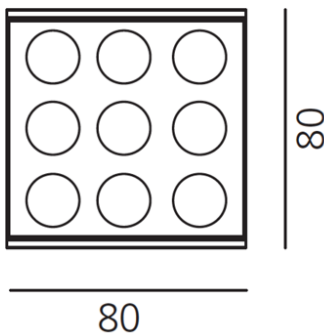

ТЕХНИЧЕСКИЕ ДАННЫЕ ПРОДУКТА

Pad 80 12V With fixed lenses - Black - 11W 3000K - 24°

ДИЗАЙН:

Carlotta de Bevilacqua
2012

МАТЕРИАЛЫ:

ОПИСАНИЕ:

Efficient, clear accent lighting, fixed and adjustable. 3 beam angles: 2x6°, 2x12°, 2x19°. Diffused ambient lighting (in fixed version). 2 colour temperatures: warm white (3000K) and neutral white (4000K) - CRI=80 (min.). Excellent lighting efficiency > 70lm/W. High adjustability: 360° rotation, +90°/-90° tilt angle. Fixed version available as IP44. Easy installation of light modules, no tools required. Lighting units available in 3 finishes: gloss aluminium, painted white, painted black. Structural elements of recessed-mounted version available in 3 sizes, for use with 1, 2, 3 and 2x2 modules. 3 compatible finishes (polished aluminium, white, and black). Housing of ceiling-mounted version available in 3 sizes (1, 2, 3 lighting units), and 3 compatible finishes (polished aluminium, white and black). Recessed-mounted version available as trimless or framed. Materials: body in anodized extruded aluminium, diffuser in opal polycarbonate. Complies with standard EN60598-1 and other specific standards.

ВЫБРАТЬ

LED

Back

КОД ПРОДУКТА

M245110

Вид светового потока

44

LED 9W 2x12° 3000K

ТЕХНИЧЕСКИЕ ДАННЫЕ

ХАРАКТЕРИСТИКИ

Наименование продукции: Pad 80 12V With fixed lenses - Black - 11W 3000K - 24°
Код: M245110
Цвет: Back
Серии: Architectural
место контракта: Гостеприимство
Гостиницы,
Гостеприимство
Рестораны, Розничные магазины, Музеи & Выставки

РАЗМЕРЫ

Длина: cm 8
Ширина: cm 8
Высота: cm 2.5
Вес: kg 0.4
тест раскаленной проволокой: 650 °

ЛАМПЫ ВКЛЮЧЕНЫ В КОМПЛЕКТ

Категория: LED
Ватт: 9W
Световой поток (lm): 851lm
Типология: 1
Цветовая температура (K): 3000K
Класс: A

LUMINAIR