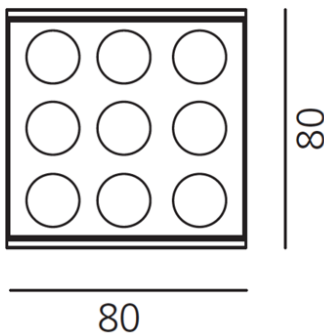

ТЕХНИЧЕСКИЕ ДАННЫЕ ПРОДУКТА

Pad 80 12V With fixed lenses - White - 11W 3000K - 24°

ДИЗАЙН:

Carlotta de Bevilacqua
2012

МАТЕРИАЛЫ:

ОПИСАНИЕ:

Efficient, clear accent lighting, fixed and adjustable. 3 beam angles: 2x6°, 2x12°, 2x19°. Diffused ambient lighting (in fixed version). 2 colour temperatures: warm white (3000K) and neutral white (4000K) - CRI=80 (min.). Excellent lighting efficiency > 70lm/W. High adjustability: 360° rotation, +90°/-90° tilt angle. Fixed version available as IP44. Easy installation of light modules, no tools required. Lighting units available in 3 finishes: gloss aluminium, painted white, painted black. Structural elements of recessed-mounted version available in 3 sizes, for use with 1, 2, 3 and 2x2 modules. 3 compatible finishes (polished aluminium, white, and black). Housing of ceiling-mounted version available in 3 sizes (1, 2, 3 lighting units), and 3 compatible finishes (polished aluminium, white and black). Recessed-mounted version available as trimless or framed. Materials: body in anodized extruded aluminium, diffuser in opal polycarbonate. Complies with standard EN60598-1 and other specific standards.

ВЫБРАТЬ

LED

White

КОД ПРОДУКТА

M245120

Вид светового потока

44

LED 9W 2x12° 3000K

ТЕХНИЧЕСКИЕ ДАННЫЕ

ХАРАКТЕРИСТИКИ

Наименование продукции: Pad 80 12V With fixed lenses - White - 11W 3000K - 24°
Код: M245120
Цвет: White
Серии: Architectural
место контракта: Гостеприимство
Гостиницы,
Гостеприимство
Рестораны, Розничные магазины, Музеи & Выставки

РАЗМЕРЫ

Длина: cm 8
Ширина: cm 8
Высота: cm 2.5
Вес: kg 0.4
тест раскаленной проволокой: 650 °

ЛАМПЫ ВКЛЮЧЕНЫ В КОМПЛЕКТ

Категория: LED
Ватт: 9W
Световой поток (lm): 851lm
Типология: 1
Цветовая температура (K): 3000K
Класс: A

LUMINAIR