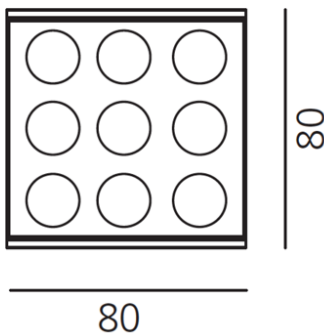

ТЕХНИЧЕСКИЕ ДАННЫЕ ПРОДУКТА

Pad 80 12V With fixed lenses - Black - 11W 4000K - 12°

ДИЗАЙН:

Carlotta de Bevilacqua
2012

МАТЕРИАЛЫ:

ОПИСАНИЕ:

Efficient, clear accent lighting, fixed and adjustable. 3 beam angles: 2x6°, 2x12°, 2x19°. Diffused ambient lighting (in fixed version). 2 colour temperatures: warm white (3000K) and neutral white (4000K) - CRI=80 (min.). Excellent lighting efficiency > 70lm/W. High adjustability: 360° rotation, +90°/-90° tilt angle. Fixed version available as IP44. Easy installation of light modules, no tools required. Lighting units available in 3 finishes: gloss aluminium, painted white, painted black. Structural elements of recessed-mounted version available in 3 sizes, for use with 1, 2, 3 and 2x2 modules. 3 compatible finishes (polished aluminium, white, and black). Housing of ceiling-mounted version available in 3 sizes (1, 2, 3 lighting units), and 3 compatible finishes (polished aluminium, white and black). Recessed-mounted version available as trimless or framed. Materials: body in anodized extruded aluminium, diffuser in opal polycarbonate. Complies with standard EN60598-1 and other specific standards.

LED 9W 2x6° 4000K

ВЫБРАТЬ

LED

Back

КОД ПРОДУКТА

M245410

Вид светового потока

44

ТЕХНИЧЕСКИЕ ДАННЫЕ

ХАРАКТЕРИСТИКИ

Наименование продукции: Pad 80 12V With fixed lenses - Black - 11W 4000K - 12°
Код: M245410
Цвет: Back
Серии: Architectural
место контракта: Гостеприимство
Гостиницы,
Гостеприимство
Рестораны, Розничные магазины, Музеи & Выставки

РАЗМЕРЫ

Длина: cm 8
Ширина: cm 8
Высота: cm 2.5
Вес: kg 0.4
тест раскаленной проволокой: 650 °

ЛАМПЫ ВКЛЮЧЕНЫ В КОМПЛЕКТ

Категория: LED
Ватт: 9W
Световой поток (lm): 911lm
Типология: 1
Цветовая температура (K): 4000K
Класс: A

LUMINAIR