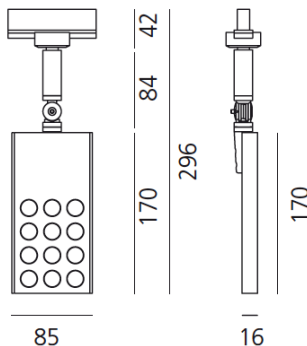

ТЕХНИЧЕСКИЕ ДАННЫЕ ПРОДУКТА

Pad 230V Track - 14,5W 3000K - 24°

ДИЗАЙН:

Carlotta de Bevilacqua
2010

МАТЕРИАЛЫ:

Aluminium, plastic

ОПИСАНИЕ:

Series of projectors using high-efficiency led with monochromatic warm white (3000K) and neutral white (4000K) emission. Comprised of an aluminium body with bright anodized finish and a translucent cover in polycarbonate. Pad is available in four mounting options: with three-phase track adapter, with base plate or recessed plate for ceiling mounting, and in combination with the Algoritmo product line. The array of 12 leds (13W in total) lays on a metal core placed on the aluminium body of the projector that acts as heat dissipator. The special power supply system is housed within the body, thus allowing a direct connection to the electrical network (100-240V). The cover acts as a support for the lenses available in 3 beam options. It provides a diffused lighting effect while ensuring protection for the electrical parts. A smart hinge that combines reduced dimensions with a very large angular excursion provides extreme flexibility of rotation: rotation of up to 358°, tilt angle of up to +90°/-90°. Versions with surface ceiling plate and recessed ceiling plate are dimmable (Switchdim). Complies with EN60598-1 and other specific standards.

ТЕХНИЧЕСКИЕ ДАННЫЕ

ХАРАКТЕРИСТИКИ

Наименование продукции: Pad 230V Track - 14,5W
3000K - 24°
М200203
Цвет: Translucent/Anodized
Материал: Aluminium, plastic
Серии: Architectural
Окружающая среда: Внутреннее
место контракта: Розничные магазины,
Музеи & Выставки

ОПТИКА

Вид светового потока: Accent Lighting

РАЗМЕРЫ

Длина: cm 8.5
Ширина: cm 1.6
Высота: cm 27
Угол наклона: 9090
Вращение: 358
Вес: kg 0.4
тест раскаленной
проводакой: 650 °

РАЗМЕРЫ

ЦВЕТ

ЛАМПЫ ВКЛЮЧЕНЫ В КОМПЛЕКТ

Категория: LED
Ватт: 12W
Световой поток (lm): 994lm
Типология: 1
Цветовая температура (K): 3000K
Класс: A

LUMINAIR

ПРА: Electronic
integrated
Watt: 14,5W
Напряжение: 220V-240V