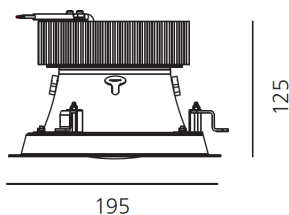

ТЕХНИЧЕСКИЕ ДАННЫЕ ПРОДУКТА

Parabola 175_20W_4000K_DALI

ДИЗАЙН:

Michele De Lucchi
2010

МАТЕРИАЛЫ:

Aluminium

ОПИСАНИЕ:

Light fixture with high-performance LED light sources. Ceiling installation. Consists of: frame, body, lens, fixing springs. Frame in lathed aluminium. Spun sheet aluminium reflector, metallized with 99.99% pure aluminium vacuum deposition. Black anodised extruded aluminium heatsink. Injection-moulded PMMA lens. Adjustable aluminium mounting brackets for 10-20 mm-thick false ceilings. Includes power unit. White monochromatic LEDs available in 2 colour temperatures: Warm = 3000K Neutral = 4000K IP Rating IP40. Insulation class I. Technical features of light fixtures in compliance with EN60598-1. Installation must be carried out by specialised personnel. Carefully follow the instructions.

РАЗМЕРЫ

РАЗМЕРЫ

Диаметр: см 12.5
Глубина встройки: см 12.5
Форма отверстия: Круглая форма

ЛАМПЫ ВКЛЮЧЕНЫ В КОМПЛЕКТ

Категория: LED COB
Ватт: 17W
Световой поток (lm): 2077
Типология: 1
Цветовая температура (K): 4000K
Класс: A