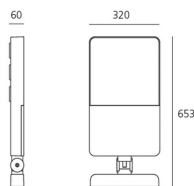

ТЕХНИЧЕСКИЕ ДАННЫЕ ПРОДУКТА

Sostituto - 4000K - 9°

ДИЗАЙН:

Ernesto Gismondi
2014

МАТЕРИАЛЫ:

ОПИСАНИЕ:

Light fixture with direct emission, with monochromatic LED light sources. Floor, wall, eaves installation. Consists of lighting unit, wiring terminal board and fixing plate. Rotation on the base +/-10°, body tilting +/-90. Positioning is maintained by means of locking dowels. EN AB47100 aluminium body and terminal board, silicone gaskets. Electronic ballast integrated in the body. Polycarbonate diffuser silicone-sealed to the lens supporting unit. Composed by 3 interchangeable optical units. IP67 connector for the electrical connection to the mains, which can be located in the base compartment and is suitable for 5-13.5mm diameter cables. LED circuits with PMMA lenses in 3 beam versions: 5°, 11,5° and elliptical 12x20°. All the screws used outside the product are in AISI 316 stainless steel. All the components in die-cast aluminium are painted with 3-stage outdoor treatment: nanotechnologies, anti-oxidizing primer, polyester paint. Technical features of the lighting fixtures in compliance with EN60598-1 and section 2-5. IP Rating IP66. Protection level from 4KV impulse overvoltage. Insulation class II. CE certification.

ХАРАКТЕРИСТИКИ

Наименование продукции: Sostituto - 4000K - 9°
Код: T418410N00
Цвет: Grey antracite
Серии: Outdoor

РАЗМЕРЫ

Длина: cm 32
Ширина: cm 6
Высота: cm 65.3
Ударопрочность: IK10
тест раскаленной проволокой: 750 °

ЛАМПЫ ВКЛЮЧЕНЫ В КОМПЛЕКТ

Категория: LED
Ватт: 105W
Световой поток (lm): 7523lm
Типология: 1
Цветовая температура (K): 4000K
Класс: A

LUMINAIR

Watt: 105W
Напряжение: 220V-240 V

РАЗМЕРЫ

ЦВЕТ