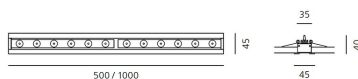

ТЕХНИЧЕСКИЕ ДАННЫЕ ПРОДУКТА

Spike 17W - 25° 3000K

ДИЗАЙН:

Artemide
2011

МАТЕРИАЛЫ:

Aluminium, transparent tempered glass.

ОПИСАНИЕ:

Light fixture with high-performance LED light sources. Wall/ceiling installation. Monochromatic version or RGB version. Body in extruded EN AW6060 T5 aluminium. Diffuser in 3mm-thick transparent tempered glass. Diffuser in 1,5mm-thick transparent polycarbonate. Stoppers in die-cast aluminium with silicone gasket. Adjustable brackets in aluminium. Electrical connection to the ballast by means of a H05RN-F (monochrome) or a 4-poles sylicon/rubber cable (RGB), with IP68 terminal board supplied with the fixture (IP65 version). 24Vdc remote ballast. Painted profile with 2-stage outdoor treatment: primer, outdoor paint. Antidazzle screen in painted extruded aluminium, upon request. Optics. PMMA lenses in 3 different versions of beams. White monochromatic LEDs available in 2 colour temperatures: Warm = 3000K Neutral = 4000K RGB version with red, green and blue monochromatic LEDs. IP Rating IP65. Insulation class III. Technical features of light fixtures in compliance with EN60598-1. Installation must be carried out by specialized personnel.

ВЫБРАТЬ

LED

Aluminium

КОД ПРОДУКТА

NL1707125K0

Вид светового потока

IP40

Dimmable

ТЕХНИЧЕСКИЕ ДАННЫЕ

ХАРАКТЕРИСТИКИ

Наименование продукции: Spike 17W - 25° 3000K
Код: NL1707125K0
Цвет: Aluminium
Материал: Aluminium, transparent tempered glass.
Серии: Outdoor

РАЗМЕРЫ

Длина: cm 50
Ширина: cm 4.5
Высота: cm 4
Форма отверстия: Прямоугольная форма
Вес: kg 0.8

ЛАМПЫ ВКЛЮЧЕНЫ В КОМПЛЕКТ

Категория: LED
Ватт: 17W
Световой поток (lm): 550lm
Типология: 1
Цветовая температура (K): 3000K
Класс: A
Напряжение: 24 Vdc

LUMINAIR