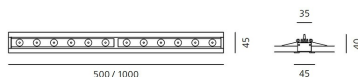

ТЕХНИЧЕСКИЕ ДАННЫЕ ПРОДУКТА

Spike 34W - 25° 4000K

ДИЗАЙН:

Artemide
2011

МАТЕРИАЛЫ:

Aluminium, transparent tempered glass.

ОПИСАНИЕ:

Light fixture with high-performance LED light sources. Wall/ceiling installation. Monochromatic version or RGB version. Body in extruded EN AW6060 T5 aluminium. Diffuser in 3mm-thick transparent tempered glass. Diffuser in 1,5mm-thick transparent polycarbonate. Stoppers in die-cast aluminium with silicone gasket. Adjustable brackets in aluminium. Electrical connection to the ballast by means of a H05RN-F (monochrome) or a 4-poles sylicon/rubber cable (RGB), with IP68 terminal board supplied with the fixture (IP65 version). 24Vdc remote ballast. Painted profile with 2-stage outdoor treatment: primer, outdoor paint. Antidazzle screen in painted extruded aluminium, upon request. Optics. PMMA lenses in 3 different versions of beams. White monochromatic LEDs available in 2 colour temperatures: Warm = 3000K Neutral = 4000K RGB version with red, green and blue monochromatic LEDs. IP Rating IP65. Insulation class III. Technical features of light fixtures in compliance with EN60598-1. Installation must be carried out by specialized personnel.

ВЫБРАТЬ

LED

Aluminium

КОД ПРОДУКТА

NL1707225W0

Вид светового потока

IP40

ТЕХНИЧЕСКИЕ ДАННЫЕ

ХАРАКТЕРИСТИКИ

Наименование продукции: Spike 34W - 25° 4000K
Код: NL1707225W0
Цвет: Aluminium
Материал: Aluminium, transparent tempered glass.
Серии: Outdoor

РАЗМЕРЫ

Длина: cm 100
Ширина: cm 4.5
Высота: cm 4
Форма отверстия: Прямоугольная форма
Вес: kg 1.3

ЛАМПЫ ВКЛЮЧЕНЫ В КОМПЛЕКТ

Категория: LED
Ватт: 34 W
Световой поток (lm): 1000 lm
Типология: 1
Цветовая температура (K): 4000 K
Класс: A

LUMINAIR

ПРА: Remote electronic
Watt: 34W
Напряжение: 24Vdc

РАЗМЕРЫ

ЦВЕТ