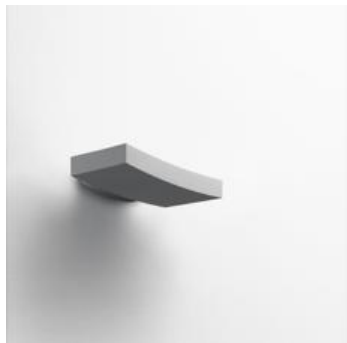

### Surf Wall 37W-daliSwitchdim-LED 4000K - White

**ДИЗАЙН:**

Neil Poulton  
2013

**МАТЕРИАЛЫ:**

Painted Aluminium

**ОПИСАНИЕ:**

High-performing LED wall-mounted light fitting. More than 3,400 lm flux installed. High efficiency: more than 70 lumen per watt. Available in warm white (3000K) and neutral white (4000K) – CRI=80 (typ). Materials: body in white or grey painted aluminium. Non-dimmable electronic power supply or DALI dimmable/Switchdim options. Compliant to standard EN62471, EN60598-1 and other specific regulations.

Наименование продукции: Surf Wall 37W-daliSwitchdim-LED 4000K - White  
Код: M060221  
Цвет: White  
Материал: Painted Aluminium  
Серии: Architectural

**РАЗМЕРЫ****РАЗМЕРЫ**

Длина: cm 30  
Ширина: cm 17.4  
Высота: cm 4.5  
Вес: kg 1.4  
тест раскаленной проволокой: 960 °