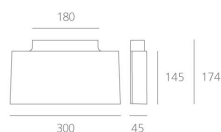

### Surf Wall 37W-daliSwitchdim-LED 4000K - White

**ДИЗАЙН:**

Neil Poulton  
2013

**МАТЕРИАЛЫ:**

Painted Aluminium

**ОПИСАНИЕ:**

High-performing LED wall-mounted light fitting. More than 3,400 lm flux installed. High efficiency: more than 70 lumen per watt. Available in warm white (3000K) and neutral white (4000K) – CRI=80 (typ). Materials: body in white or grey painted aluminium. Non-dimmable electronic power supply or DALI dimmable/Switchdim options. Compliant to standard EN62471, EN60598-1 and other specific regulations.

Наименование продукции: Surf Wall 37W-daliSwitchdim-LED 4000K - White  
Код: M060221  
Цвет: White  
Материал: Painted Aluminium  
Серии: Architectural

**РАЗМЕРЫ****РАЗМЕРЫ**

Длина: cm 30  
Ширина: cm 17.4  
Высота: cm 4.5  
Вес: kg 1.4  
тест раскаленной проволокой: 960 °