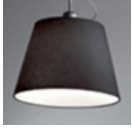

ТЕХНИЧЕСКИЕ ДАННЫЕ ПРОДУКТА

Tolomeo Mega Table LED - Alluminium with dimmer

ДИЗАЙН:

Michele De Lucchi , Giancarlo Fassina

МАТЕРИАЛЫ:

ОПИСАНИЕ:

Materials: cantilevered arms in polished aluminium; diffuser in parchment paper, in silk satin or in black fabric on a plastic frame; joints and clamp in polished aluminium. Specification: diffuser, available in three sizes, adjustable in all directions. System of spring balancing. The code is referred to the body lamp only

TOLOMEO MEGA
DIFF.TESSUTO NRO D.360
0772020A

TOLOMEO MEGA
DIFF.TESSUTO NRO D.420
0772030A

TOLOMEO SUPP.TAVOLO
FISSO A004200

TOLOMEO MORSETTO
A004100

TOLOMEO SUPPORTO
TAVOLO TWIN A004300