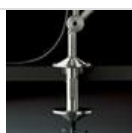

TOLOMEO MORSETTO
A004100