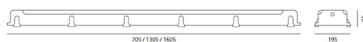

### Tray - 2x54W - dimmable dali

**ДИЗАЙН:**

Artemide  
2007

**МАТЕРИАЛЫ:****ОПИСАНИЕ:**

Light fixture with fluorescent T5 light sources. Ceiling mounting. Consist of body, diffuser, diffuser fixing bracket, ceiling plate. Body in injection mould of aluminium. Diffuser in injection mould of polycarbonate, 4mm-thick. Diffuser fixing bracket in aluminium. Ceiling mounting plate in aluminium. Integrated drivers. Fluorescent tubes not included. IP Rating IP65. Insulation class I. Technical features of light fixtures in compliance with EN60598-1. Installation must be carried out by specialized personnel. Carefully follow the instructions.

**РАЗМЕРЫ****РАЗМЕРЫ**

Длина: cm 130  
Ширина: cm 19.5  
Высота: cm 9  
Вес: kg 7.7

**ЛАМПЫ НЕ ВКЛЮЧЕНЫ В КОМПЛЕКТ**

Категория: FLUO  
Количество: 2  
Lbs: T16(G5)  
Ватт: 54W  
Цоколь: G5  
Тип: FDH-54  
Световой поток (lm): 4450lm  
Цветопередача: 85  
Цветовая температура (K): 3000K  
Продолжительность (h): 20000h