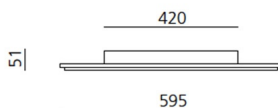

ТЕХНИЧЕСКИЕ ДАННЫЕ ПРОДУКТА

Uglare 19 - 600x600 - 3000K

ДИЗАЙН:

Artemide
2015

МАТЕРИАЛЫ:

ОПИСАНИЕ:

Uglare is 600x600 and 625x625 recessed ceiling light, suited to illuminate working areas with video-terminals. Its strong steel and aluminium mechanical construction and high performance (over 100lm/W for the 4000K version), as well as the possibility to adjust the luminous flow, make this appliance ideal to illuminate work areas that require minimum incidence in terms of actual and perceived volumes of lighting systems.

ВЫБРАТЬ

КОД ПРОДУКТА

M032500

Вид светового потока

ТЕХНИЧЕСКИЕ ДАННЫЕ

ХАРАКТЕРИСТИКИ

Наименование продукции: Uglare 19 - 600x600 - 3000K
Код: M032500
Цвет: White
Серии: Architectural

РАЗМЕРЫ

Длина: cm 59.5
Ширина: cm 5.1
Высота: cm 59.5
Вес: kg 3.9

ЛАМПЫ ВКЛЮЧЕНЫ В КОМПЛЕКТ

Категория: LED
Ватт: 32W
Световой поток (lm): 3361lm
Типология: 1
Цветовая температура (K): 3000K
Класс: A

LUMINAIR

Watt: 35W

РАЗМЕРЫ

ЦВЕТ