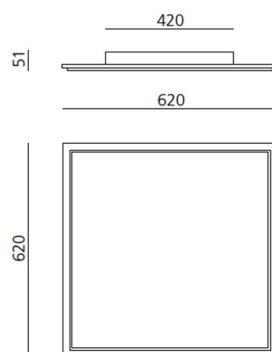

### Uglare 19 - 625x625 - 4000K

**ДИЗАЙН:**

Artemide  
2015

**МАТЕРИАЛЫ:****ОПИСАНИЕ:**

Uglare is 600x600 and 625x625 recessed ceiling light, suited to illuminate working areas with video-terminals. Its strong steel and aluminium mechanical construction and high performance (over 100lm/W for the 4000K version), as well as the possibility to adjust the luminous flow, make this appliance ideal to illuminate work areas that require minimum incidence in terms of actual and perceived volumes of lighting systems.

**РАЗМЕРЫ**

Длина: cm 62  
Ширина: cm 5.1  
Высота: cm 62  
Вес: kg 3.9

**ЛАМПЫ ВКЛЮЧЕНЫ В КОМПЛЕКТ**

Категория: LED  
Ватт: 32W  
Световой поток (lm): 4136lm  
Типология: 1  
Цветовая температура (K): 4000K  
Класс: A

**LUMINAIR**

Watt: 35W

**РАЗМЕРЫ****ЦВЕТ**