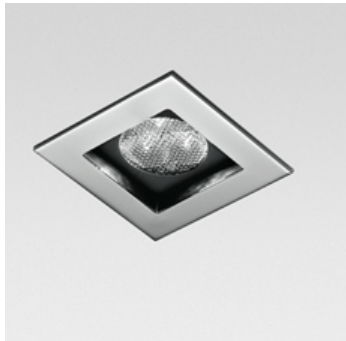

### Zeno Up 3 - 16° 3000K - White

#### ОПИСАНИЕ:

Light fixture with high-performance LED light sources. Ceiling installation. Low recessed depth. Consist of body, frame, black silkscreened tempered glass, fixing springs. Body in EN AB44100 aluminium, silicone gaskets. Frame in aluminium. Black silkscreened tempered glass, 8mm-thick. Fixing springs in harmonic iron. Power connection to the mains by means of a H05RN-r cable and IP68 electrical terminal board, supplied with the fixture (IP65). Glass surface temperature lower than 40°C. Fixed optics. PMMA lenses in 2 different versions of beams. White monochromatic LEDs available in 2 colour temperatures: Warm = 3000K Neutral = 4000K Painted die-cast aluminium with 3-stage outdoor treatment: nanotechnologies, antioxydant primer, polyester paint. Technical features of light fixtures in compliance with EN60598-1 and part 2-13. IP Rating IP65 e IP40. Insulation class III. Installation must be carried out by specialised personnel. Carefully follow the instructions