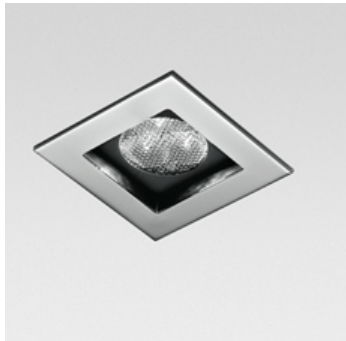

### Zeno Up 3 - 16° 4000K - Silver

**ДИЗАЙН:**

Jan Van Lierde  
2011

**МАТЕРИАЛЫ:****ОПИСАНИЕ:**

Light fixture with high-performance LED light sources. Ceiling installation. Low recessed depth. Consist of body, frame, black silkscreened tempered glass, fixing springs. Body in EN AB44100 aluminium, silicone gaskets. Frame in aluminium. Black silkscreened tempered glass, 8mm-thick. Fixing springs in harmonic iron. Power connection to the mains by means of a H05RN-r cable and IP68 electrical terminal board, supplied with the fixture (IP65). Glass surface temperature lower than 40°C. Fixed optics. PMMA lenses in 2 different versions of beams. White monochromatic LEDs available in 2 colour temperatures: Warm = 3000K Neutral = 4000K Painted die-cast aluminium with 3-stage outdoor treatment: nanotechnologies, antioxidant primer, polyester paint. Technical features of light fixtures in compliance with EN60598-1 and part 2-13. IP Rating IP65 e IP40. Insulation class III. Installation must be carried out by specialised personnel. Carefully follow the instructions

**ВЫБРАТЬ****КОД ПРОДУКТА**

NL1708310W002

**Вид светового потока**

40

**ТЕХНИЧЕСКИЕ ДАННЫЕ****ХАРАКТЕРИСТИКИ**

Наименование продукции: Zeno Up 3 - 16° 4000K - Silver  
Код: NL1708310W002  
Цвет: Silver  
Серии: Architectural

**РАЗМЕРЫ**

Длина: cm 6.5  
Ширина: cm 6.5  
Длина отверстия: cm 5.6  
Ширина отверстия: cm 5.2  
Глубина встройки: cm 4.6

**ЛАМПЫ ВКЛЮЧЕНЫ В КОМПЛЕКТ**

Категория: LED  
Ватт: 5W  
Световой поток (lm): 408lm  
Типология: 1  
Цветовая температура (K): 4000K  
Класс: A