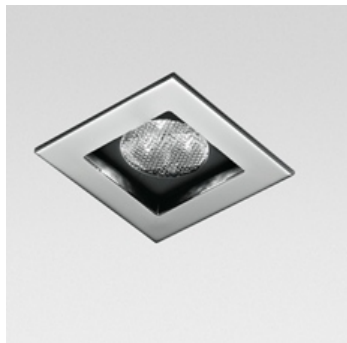

### Zeno Up 3 - 24° 4000K - Silver

**ДИЗАЙН:**

Jan Van Lierde  
2011

**МАТЕРИАЛЫ:****ОПИСАНИЕ:**

Light fixture with high-performance LED light sources. Ceiling installation. Low recessed depth. Consist of body, frame, black silkscreened tempered glass, fixing springs. Body in EN AB44100 aluminium, silicone gaskets. Frame in aluminium. Black silkscreened tempered glass, 8mm-thick. Fixing springs in harmonic iron. Power connection to the mains by means of a H05RN-r cable and IP68 electrical terminal board, supplied with the fixture (IP65). Glass surface temperature lower than 40°C. Fixed optics. PMMA lenses in 2 different versions of beams. White monochromatic LEDs available in 2 colour temperatures: Warm = 3000K Neutral = 4000K Painted die-cast aluminium with 3-stage outdoor treatment: nanotechnologies, antioxidant primer, polyester paint. Technical features of light fixtures in compliance with EN60598-1 and part 2-13. IP Rating IP65 e IP40. Insulation class III. Installation must be carried out by specialised personnel. Carefully follow the instructions

**ВЫБРАТЬ****КОД ПРОДУКТА**

NL1708325W002

**Вид светового потока**

40

**ТЕХНИЧЕСКИЕ ДАННЫЕ****ХАРАКТЕРИСТИКИ**

Наименование продукции: Zeno Up 3 - 24° 4000K - Silver  
Код: NL1708325W002  
Цвет: Silver  
Серии: Architectural

**РАЗМЕРЫ**

Длина: cm 6.5  
Ширина: cm 6.5  
Длина отверстия: cm 5.6  
Ширина отверстия: cm 5.2  
Глубина встройки: cm 4.6

**ЛАМПЫ ВКЛЮЧЕНЫ В КОМПЛЕКТ**

Категория: LED  
Ватт: 5W  
Световой поток (lm): 408lm  
Типология: 1  
Цветовая температура (K): 4000K  
Класс: A