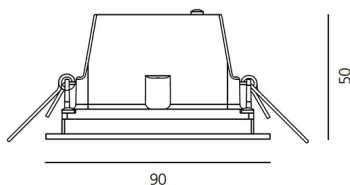

РАЗМЕРЫ

ЛАМПЫ ВКЛЮЧЕНЫ В КОМПЛЕКТ

Категория: LED
Ватт: 6,5W
Световой поток (lm): 520lm
Типология: 1
Цветовая температура (K): 3000K
Класс: A

ЦВЕТ

LUMINAIR

Watt: 6,5W

АКСЕССУАРЫ

ALIMENT. 13,5W 500mA IP67
NL19046

ALIMENT. 8W 500mA (INDIP.)
NL10941