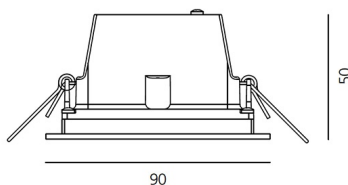

### Zeno Up 4 - 30° 3000K - White

**ДИЗАЙН:**

Jan Van Lierde  
2011

**МАТЕРИАЛЫ:****ОПИСАНИЕ:**

Light fixture with high-performance LED light sources. Ceiling installation. Low recessed depth. Consist of body, frame, black silkscreened tempered glass, fixing springs. Body in EN AB44100 aluminium, silicone gaskets. Frame in aluminium. Black silkscreened tempered glass, 8mm-thick. Fixing springs in harmonic iron. Power connection to the mains by means of a H05RN-r cable and IP68 electrical terminal board, supplied with the fixture (IP65). Glass surface temperature lower than 40°C. Fixed optics. PMMA lenses in 2 different versions of beams. White monochromatic LEDs available in 2 colour temperatures: Warm = 3000K Neutral = 4000K Painted die-cast aluminium with 3-stage outdoor treatment: nanotechnologies, antioxydant primer, polyester paint. Technical features of light fixtures in compliance with EN60598-1 and part 2-13. IP Rating IP65 e IP40. Insulation class III. Installation must be carried out by specialised personnel. Carefully follow the instructions

**РАЗМЕРЫ**

Длина: cm 9  
Ширина: cm 9  
Длина отверстия: cm 7.9  
Ширина отверстия: cm 7.9  
Глубина встройки: cm 5

**РАЗМЕРЫ****ЛАМПЫ ВКЛЮЧЕНЫ В КОМПЛЕКТ**

Категория: LED  
Ватт: 6,5W  
Световой поток (lm): 520lm  
Типология: 1  
Цветовая температура (K): 3000K  
Класс: A