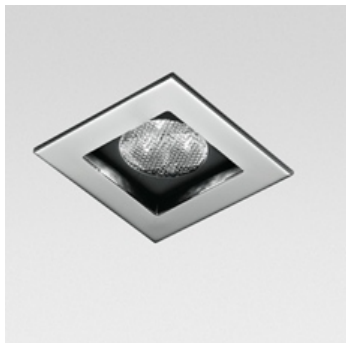

### Zeno Up 4 - 30° 4000K - Silver

**ДИЗАЙН:**

Jan Van Lierde  
2011

**МАТЕРИАЛЫ:****ОПИСАНИЕ:**

Light fixture with high-performance LED light sources. Ceiling installation. Low recessed depth. Consist of body, frame, black silkscreened tempered glass, fixing springs. Body in EN AB44100 aluminium, silicone gaskets. Frame in aluminium. Black silkscreened tempered glass, 8mm-thick. Fixing springs in harmonic iron. Power connection to the mains by means of a H05RN-r cable and IP68 electrical terminal board, supplied with the fixture (IP65). Glass surface temperature lower than 40°C. Fixed optics. PMMA lenses in 2 different versions of beams. White monochromatic LEDs available in 2 colour temperatures: Warm = 3000K Neutral = 4000K Painted die-cast aluminium with 3-stage outdoor treatment: nanotechnologies, antioxydant primer, polyester paint. Technical features of light fixtures in compliance with EN60598-1 and part 2-13. IP Rating IP65 e IP40. Insulation class III. Installation must be carried out by specialised personnel. Carefully follow the instructions

**ВЫБРАТЬ****КОД ПРОДУКТА**

NL1708625W002

**Вид светового потока**

65

**ТЕХНИЧЕСКИЕ ДАННЫЕ****ХАРАКТЕРИСТИКИ**

Наименование продукции: Zeno Up 4 - 30° 4000K - Silver  
Код: NL1708625W002  
Цвет: Silver  
Серии: Architectural

**РАЗМЕРЫ**

Длина: cm 9  
Ширина: cm 9  
Длина отверстия: cm 7.9  
Ширина отверстия: cm 7.9  
Глубина встройки: cm 5

**РАЗМЕРЫ****ЛАМПЫ ВКЛЮЧЕНЫ В КОМПЛЕКТ**

Категория: LED  
Ватт: 6,5W  
Световой поток (lm): 556lm  
Типология: 1  
Цветовая температура (K): 4000K  
Класс: A