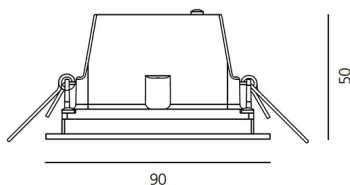

### Zeno Up 4 - 30° 4000K - Silver

**ДИЗАЙН:**

Jan Van Lierde  
2011

**МАТЕРИАЛЫ:****ОПИСАНИЕ:**

Light fixture with high-performance LED light sources. Ceiling installation. Low recessed depth. Consist of body, frame, black silkscreened tempered glass, fixing springs. Body in EN AB44100 aluminium, silicone gaskets. Frame in aluminium. Black silkscreened tempered glass, 8mm-thick. Fixing springs in harmonic iron. Power connection to the mains by means of a H05RN-r cable and IP68 electrical terminal board, supplied with the fixture (IP65). Glass surface temperature lower than 40°C. Fixed optics. PMMA lenses in 2 different versions of beams. White monochromatic LEDs available in 2 colour temperatures: Warm = 3000K Neutral = 4000K Painted die-cast aluminium with 3-stage outdoor treatment: nanotechnologies, antioxydant primer, polyester paint. Technical features of light fixtures in compliance with EN60598-1 and part 2-13. IP Rating IP65 e IP40. Insulation class III. Installation must be carried out by specialised personnel. Carefully follow the instructions

**РАЗМЕРЫ**

Длина: cm 9  
Ширина: cm 9  
Длина отверстия: cm 7.9  
Ширина отверстия: cm 7.9  
Глубина встройки: cm 5

**РАЗМЕРЫ****ЛАМПЫ ВКЛЮЧЕНЫ В КОМПЛЕКТ**

Категория: LED  
Ватт: 6,5W  
Световой поток (lm): 556lm  
Типология: 1  
Цветовая температура (K): 4000K  
Класс: A