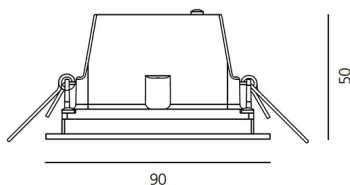

### Zeno Up 4 - 10° 3000K - Silver

**ДИЗАЙН:**

Jan Van Lierde  
2011

**МАТЕРИАЛЫ:****ОПИСАНИЕ:**

Light fixture with high-performance LED light sources. Ceiling installation. Low recessed depth. Consist of body, frame, black silkscreened tempered glass, fixing springs. Body in EN AB44100 aluminium, silicone gaskets. Frame in aluminium. Black silkscreened tempered glass, 8mm-thick. Fixing springs in harmonic iron. Power connection to the mains by means of a H05RN-r cable and IP68 electrical terminal board, supplied with the fixture (IP65). Glass surface temperature lower than 40°C. Fixed optics. PMMA lenses in 2 different versions of beams. White monochromatic LEDs available in 2 colour temperatures: Warm = 3000K Neutral = 4000K Painted die-cast aluminium with 3-stage outdoor treatment: nanotechnologies, antioxydant primer, polyester paint. Technical features of light fixtures in compliance with EN60598-1 and part 2-13. IP Rating IP65 e IP40. Insulation class III. Installation must be carried out by specialised personnel. Carefully follow the instructions

**РАЗМЕРЫ**

Длина: cm 9  
Ширина: cm 9  
Длина отверстия: cm 7.9  
Ширина отверстия: cm 7.9  
Глубина встройки: cm 5

**РАЗМЕРЫ****ЛАМПЫ ВКЛЮЧЕНЫ В КОМПЛЕКТ**

Категория: LED  
Ватт: 6,5W  
Световой поток (lm): 520lm  
Типология: 1  
Цветовая температура (K): 3000K  
Класс: A