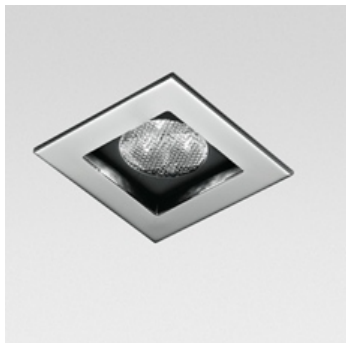

### Zeno Up 4 - 10° 3000K - Silver

**ДИЗАЙН:**

Jan Van Lierde  
2011

**МАТЕРИАЛЫ:****ОПИСАНИЕ:**

Light fixture with high-performance LED light sources. Ceiling installation. Low recessed depth. Consist of body, frame, black silkscreened tempered glass, fixing springs. Body in EN AB44100 aluminium, silicone gaskets. Frame in aluminium. Black silkscreened tempered glass, 8mm-thick. Fixing springs in harmonic iron. Power connection to the mains by means of a H05RN-r cable and IP68 electrical terminal board, supplied with the fixture (IP65). Glass surface temperature lower than 40°C. Fixed optics. PMMA lenses in 2 different versions of beams. White monochromatic LEDs available in 2 colour temperatures: Warm = 3000K Neutral = 4000K Painted die-cast aluminium with 3-stage outdoor treatment: nanotechnologies, antioxydant primer, polyester paint. Technical features of light fixtures in compliance with EN60598-1 and part 2-13. IP Rating IP65 e IP40. Insulation class III. Installation must be carried out by specialised personnel. Carefully follow the instructions

**ВЫБРАТЬ****КОД ПРОДУКТА**

NL1708710K002

**Вид светового потока**

40

**ТЕХНИЧЕСКИЕ ДАННЫЕ****ХАРАКТЕРИСТИКИ**

Наименование продукции: Zeno Up 4 - 10° 3000K - Silver  
Код: NL1708710K002  
Цвет: Silver  
Серии: Architectural

**РАЗМЕРЫ**

Длина: cm 9  
Ширина: cm 9  
Длина отверстия: cm 7.9  
Ширина отверстия: cm 7.9  
Глубина встройки: cm 5

**РАЗМЕРЫ****ЛАМПЫ ВКЛЮЧЕНЫ В КОМПЛЕКТ**

Категория: LED  
Ватт: 6,5W  
Световой поток (lm): 520lm  
Типология: 1  
Цветовая температура (K): 3000K  
Класс: A