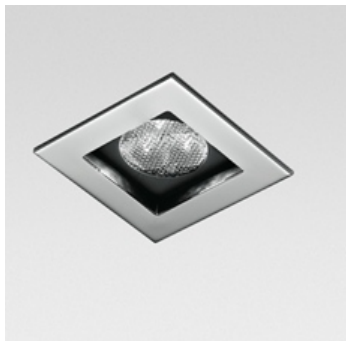

ТЕХНИЧЕСКИЕ ДАННЫЕ ПРОДУКТА

Zeno Up 4 - 30° 3000K - Silver

**ДИЗАЙН:**

Jan Van Lierde
2011

МАТЕРИАЛЫ:**ОПИСАНИЕ:**

Light fixture with high-performance LED light sources. Ceiling installation. Low recessed depth. Consist of body, frame, black silkscreened tempered glass, fixing springs. Body in EN AB44100 aluminium, silicone gaskets. Frame in aluminium. Black silkscreened tempered glass, 8mm-thick. Fixing springs in harmonic iron. Power connection to the mains by means of a H05RN-r cable and IP68 electrical terminal board, supplied with the fixture (IP65). Glass surface temperature lower than 40°C. Fixed optics. PMMA lenses in 2 different versions of beams. White monochromatic LEDs available in 2 colour temperatures: Warm = 3000K Neutral = 4000K Painted die-cast aluminium with 3-stage outdoor treatment: nanotechnologies, antioxydant primer, polyester paint. Technical features of light fixtures in compliance with EN60598-1 and part 2-13. IP Rating IP65 e IP40. Insulation class III. Installation must be carried out by specialised personnel. Carefully follow the instructions

ВЫБРАТЬ**КОД ПРОДУКТА**

NL1708725K002

Вид светового потока

40

ТЕХНИЧЕСКИЕ ДАННЫЕ**ХАРАКТЕРИСТИКИ**

Наименование продукции: Zeno Up 4 - 30° 3000K - Silver
Код: NL1708725K002
Цвет: Silver
Серии: Architectural

РАЗМЕРЫ

Длина: cm 9
Ширина: cm 9
Длина отверстия: cm 7.9
Ширина отверстия: cm 7.9
Глубина встройки: cm 5

РАЗМЕРЫ**ЛАМПЫ ВКЛЮЧЕНЫ В КОМПЛЕКТ**

Категория: LED
Ватт: 6,5W
Световой поток (lm): 520lm
Типология: 1
Цветовая температура (K): 3000K
Класс: A