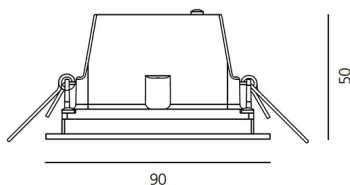

ТЕХНИЧЕСКИЕ ДАННЫЕ ПРОДУКТА

Zeno Up 4 - 30° 3000K - Silver

**ДИЗАЙН:**

Jan Van Lierde
2011

МАТЕРИАЛЫ:**ОПИСАНИЕ:**

Light fixture with high-performance LED light sources. Ceiling installation. Low recessed depth. Consist of body, frame, black silkscreened tempered glass, fixing springs. Body in EN AB44100 aluminium, silicone gaskets. Frame in aluminium. Black silkscreened tempered glass, 8mm-thick. Fixing springs in harmonic iron. Power connection to the mains by means of a H05RN-r cable and IP68 electrical terminal board, supplied with the fixture (IP65). Glass surface temperature lower than 40°C. Fixed optics. PMMA lenses in 2 different versions of beams. White monochromatic LEDs available in 2 colour temperatures: Warm = 3000K Neutral = 4000K Painted die-cast aluminium with 3-stage outdoor treatment: nanotechnologies, antioxydant primer, polyester paint. Technical features of light fixtures in compliance with EN60598-1 and part 2-13. IP Rating IP65 e IP40. Insulation class III. Installation must be carried out by specialised personnel. Carefully follow the instructions

РАЗМЕРЫ

Длина: cm 9
Ширина: cm 9
Длина отверстия: cm 7.9
Ширина отверстия: cm 7.9
Глубина встройки: cm 5

РАЗМЕРЫ**ЛАМПЫ ВКЛЮЧЕНЫ В КОМПЛЕКТ**

Категория: LED
Ватт: 6,5W
Световой поток (lm): 520lm
Типология: 1
Цветовая температура (K): 3000K
Класс: A