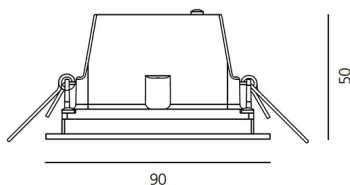

РАЗМЕРЫ

ЛАМПЫ ВКЛЮЧЕНЫ В КОМПЛЕКТ

Категория: LED
Ватт: 6,5W
Световой поток (lm): 556lm
Типология: 1
Цветовая температура (K): 4000K
Класс: A

ЦВЕТ

LUMINAIR

Watt: 6,5W

АКСЕССУАРЫ

ALIMENT. 13,5W 500mA IP67
NL19046

ALIMENT. 8W 500mA (INDIP.)
NL10941