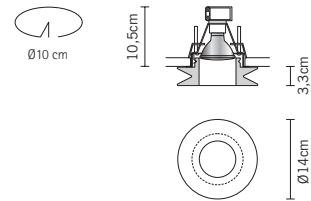

Faretti
D27 F02 00 Shivi

Pamio Design

8 800 301-72-50
<http://lampshopping.ru>

Transparent 24% lead crystal diffuser.

tipology

suggested bulb and options (n.i.)

A10704C10	A10705C01
GU5,3	GU5,3
1x50W	1x4W
HRGS	
38°	
η 95,90%	

volume - weight

0,009 m³ - 1,06 Kg

technical information

accessories included

notes

accessories not included

- A22101 Electronic transformer 60W 230/12V (min 10W-max 60W) (max 1 spot)
- A22201 Electronic transformer 150W 230/12V (min 75W-max 150W) (min 2 max 3 spots)
- A22202 Electronic transformer 200W 230/12V (min 100W-max 200W) (min 2 max 4 spots)
- A22002 Toroidal transformer 230/12V 50W IP67 (max 1 spot)