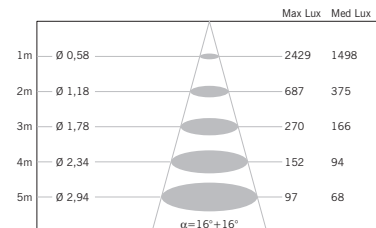

volume - weight

0,009 m³ - 1,10 Kg

technical information

accessories included

notes

accessories not included

- A22101 Electronic transformer 60W 230/12V (min 10W-max 60W) (max 1 spot)
- A22201 Electronic transformer 150W 230/12V (min 75W-max 150W) (min 2 max 3 spots)
- A22202 Electronic transformer 200W 230/12V (min 100W-max 200W) (min 2 max 4 spots)
- A22002 Toroidal transformer 230/12V 50W IP67 (max 1 spot)