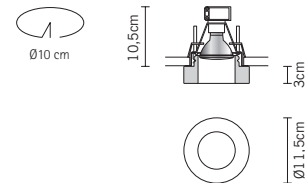

Faretti
D27 F14 00 Lei

Pamio Design

8 800 301-72-50
<http://lampshopping.ru>

Transparent 24% lead crystal diffuser.

tipology

suggested bulb and options (n.i.)

| | |
|---------------|-----------|
| A10704C10 | A10705C01 |
| GU5,3 | GU5,3 |
| 1x50W | 1x4W |
| HRGS | |
| 38° | |
| η 90,20% | |
| | |

volume - weight

0,009 m³ - 1,10 Kg

technical information

accessories included

notes

accessories not included

- A22101 Electronic transformer 60W 230/12V (min 10W-max 60W) (max 1 spot)
- A22201 Electronic transformer 150W 230/12V (min 75W-max 150W) (min 2 max 3 spots)
- A22202 Electronic transformer 200W 230/12V (min 100W-max 200W) (min 2 max 4 spots)
- A22002 Toroidal transformer 230/12V 50W IP67 (max 1 spot)