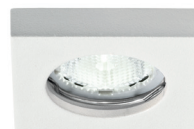

Venere D55 F36 01

Francesco Lucchese

8 800 301-72-50
<http://lampshopping.ru>

Fixed polished or white dust-painted aluminium structure.

tipology

bulb included

LED 700mA
3W-40°
WHITE 3000K
150 lm
Cri 80

volume - weight

0,001 m³ - 0,20 Kg

technical information

IP20

accessories included

ELECTRONIC
BALLAST

notes

accessories not included