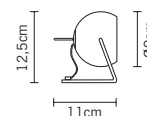

A11101C20	A11105C01
GU10	GU10
1x50W	1x5.5W
HAGS	
25°	
η 98,00%	

volume - weight

0,004 m³ - 1,00 Kg

technical information

IP20

24% PbO

accessories included

notes