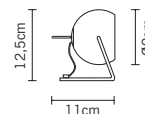

1x5.5W

volume - weight

0,004 m³ - 1,00 Kg

technical information

IP20

24% PbO

accessories included

notes