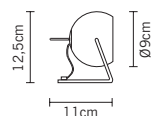

A11101C20	A11105C01
GU10	GU10
1x50W	1x5.5W
HAGS	
25°	
η 98,00%	

volume - weight

0,004 m³ - 1,00 Kg

technical information

IP20

24% PbO

accessories included

notes