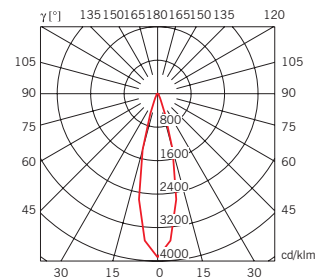

Beluga Steel

D57 J03 15

Marc Sadler

8 800 301-72-50
<http://lampshopping.ru>

Polished chromium-plated metal structure and adjustable diffuser.

tipology

suggested bulb and options (n.i.)

A11103C20

GU10

1x75W

HAGS

25°

η 98,00%

A11105C01

GU10

1x5.5W

LED

volume - weight

0,004 m³ - 0,56 Kg

technical information

IP20

360°
ADJUSTABLE
SYSTEM

0.5m

accessories included

notes

accessories not included

See next page