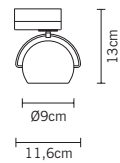

Beluga Steel

D57 J03 15

Marc Sadler

8 800 301-72-50
<http://lampshopping.ru>

Polished chromium-plated metal structure and adjustable diffuser.

tipology

suggested bulb and options (n.i.)

A11103C20

GU10

1x75W

HAGS

25°

η 98,00%

A11105C01

GU10

1x5.5W

LED

volume - weight

0,004 m³ - 0,56 Kg

technical information

IP20

360°
ADJUSTABLE
SYSTEM

0.5m

accessories included

notes

accessories not included

See next page