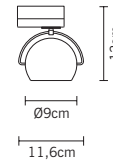

Beluga Colour

D57 J07 00

Marc Sadler

8 800 301-72-50
<http://lampshopping.ru>

Adjustable transparent 24% lead crystal diffuser.
Polished chromium-plated metal structure.

tipology

suggested bulb and options (n.i.)

A11103C20

GU10

1x75W

HAGS

25°

η 98,00%

A11105C01

GU10

1x5.5W

LED

volume - weight

0,004 m³ - 1,00 Kg

technical information

IP20

24% PbO

accessories included

notes

accessories not included

See next page