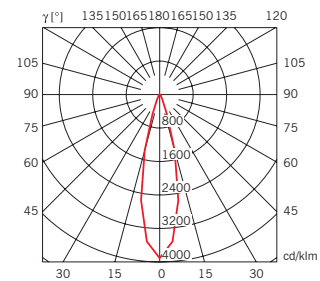

Beluga Colour

D57 J07 00

Marc Sadler

8 800 301-72-50
<http://lampshopping.ru>

Adjustable transparent 24% lead crystal diffuser.
Polished chromium-plated metal structure.

tipology

suggested bulb and options (n.i.)

A11103C20

GU10

1x75W

HAGS

25°

η 98,00%

A11105C01

GU10

1x5.5W

LED

volume - weight

0,004 m³ - 1,00 Kg

technical information

IP20

24% PbO

accessories included

notes

accessories not included

See next page